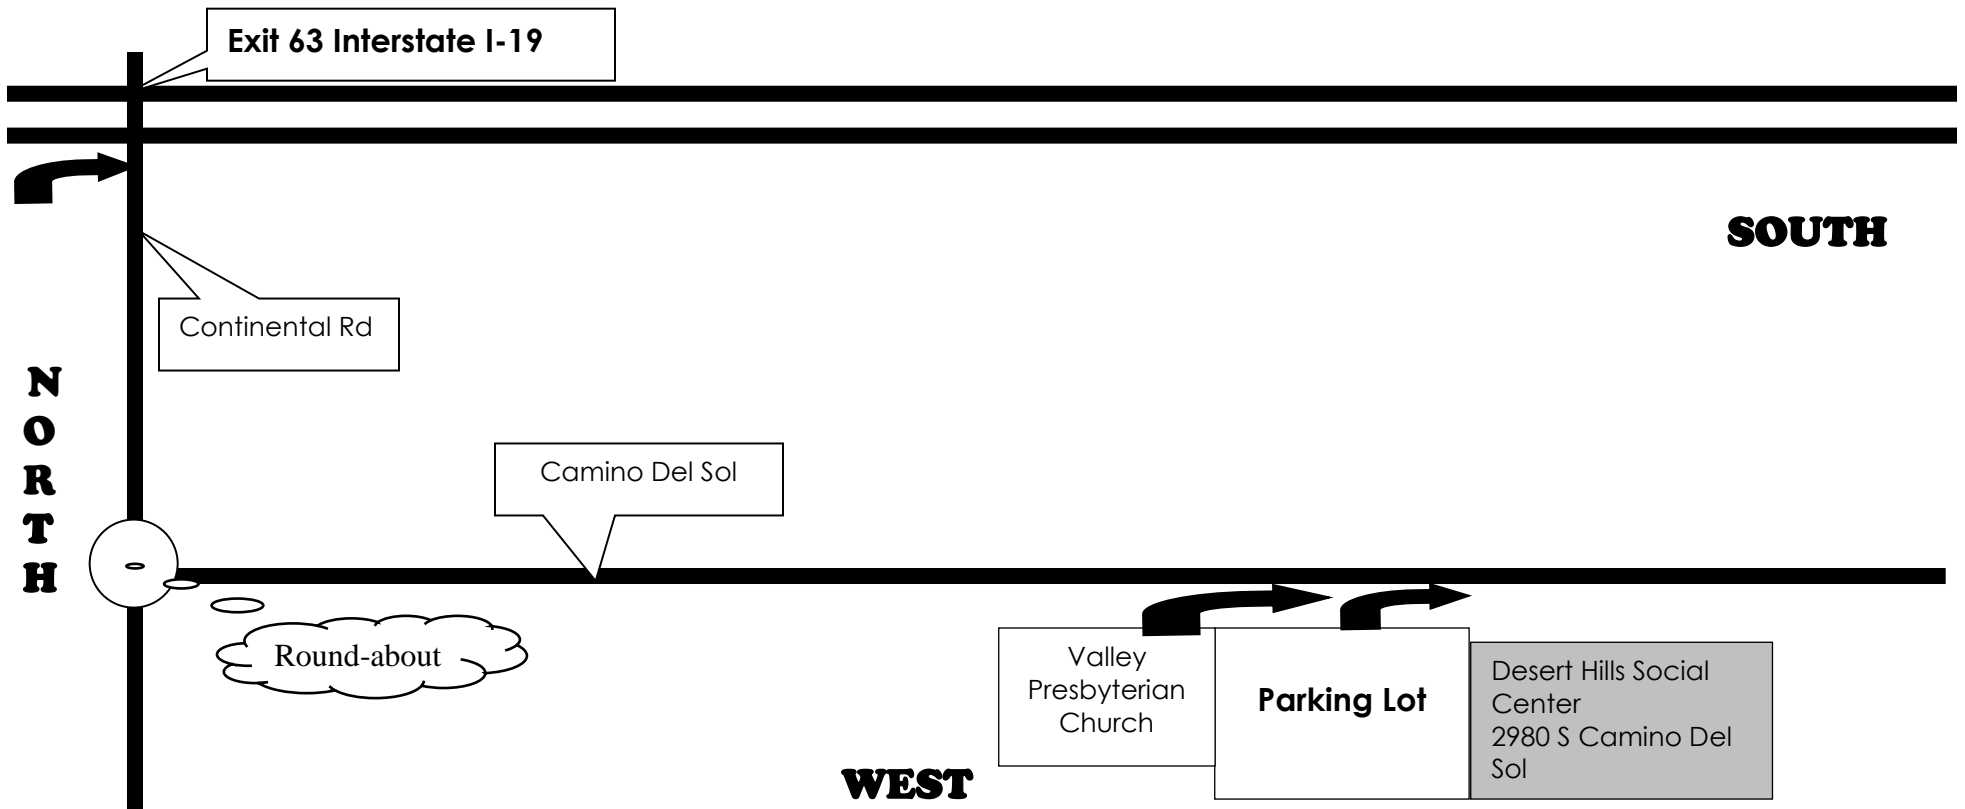

Map to Desert Hills Social Center in Green Valley, Az.
2980 S. Camino Del Sol
EAST

Exit Interstate I-19 at **Exit 63** (Continental Road). Drive west 3/4 of a mile to the round-about. Drive around 3/4 of the round-about to travel south on Camino Del Sol. Drive 2 miles to 2980 S. Camino Del Sol (Desert Hills Social Center) As you near the Social Center you will first see the Valley Presbyterian Church. The next building to the South is the Social Center. Turn into the second drive of the parking lot. Veer to the left towards the large arch which is the entrance to the Social Center